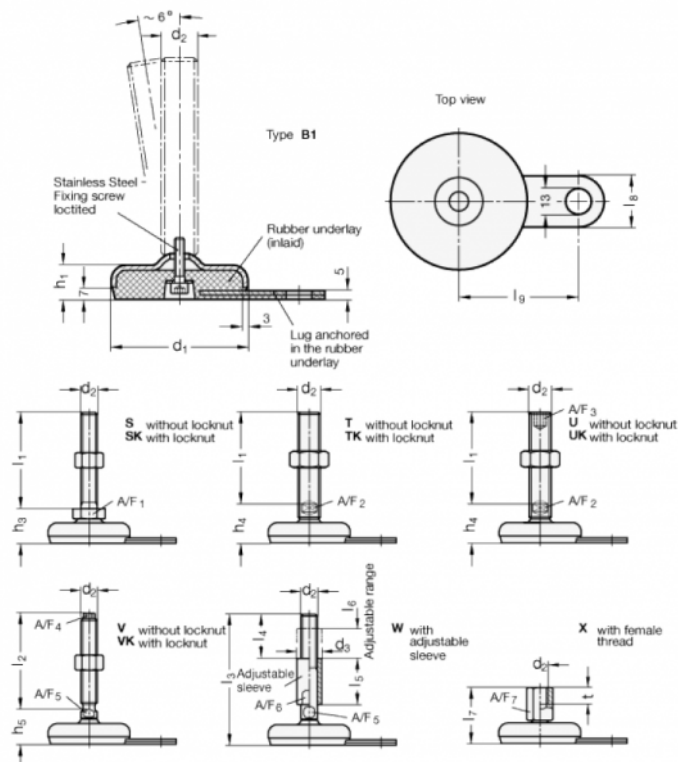

Article number: 203360M1060B1SK
 Description: E+G levelling foot
 GN 33-60-M10-60-B1-SK, Stainless steel
 Note: SK With nut, External hexagon at the bottom

Measures

- A/F1 = 17
- d1 = 60
- d2 = M10
- h1 = 19
- h3 = 27
- l1 = 60
- l8 = 25
- l9 = 50